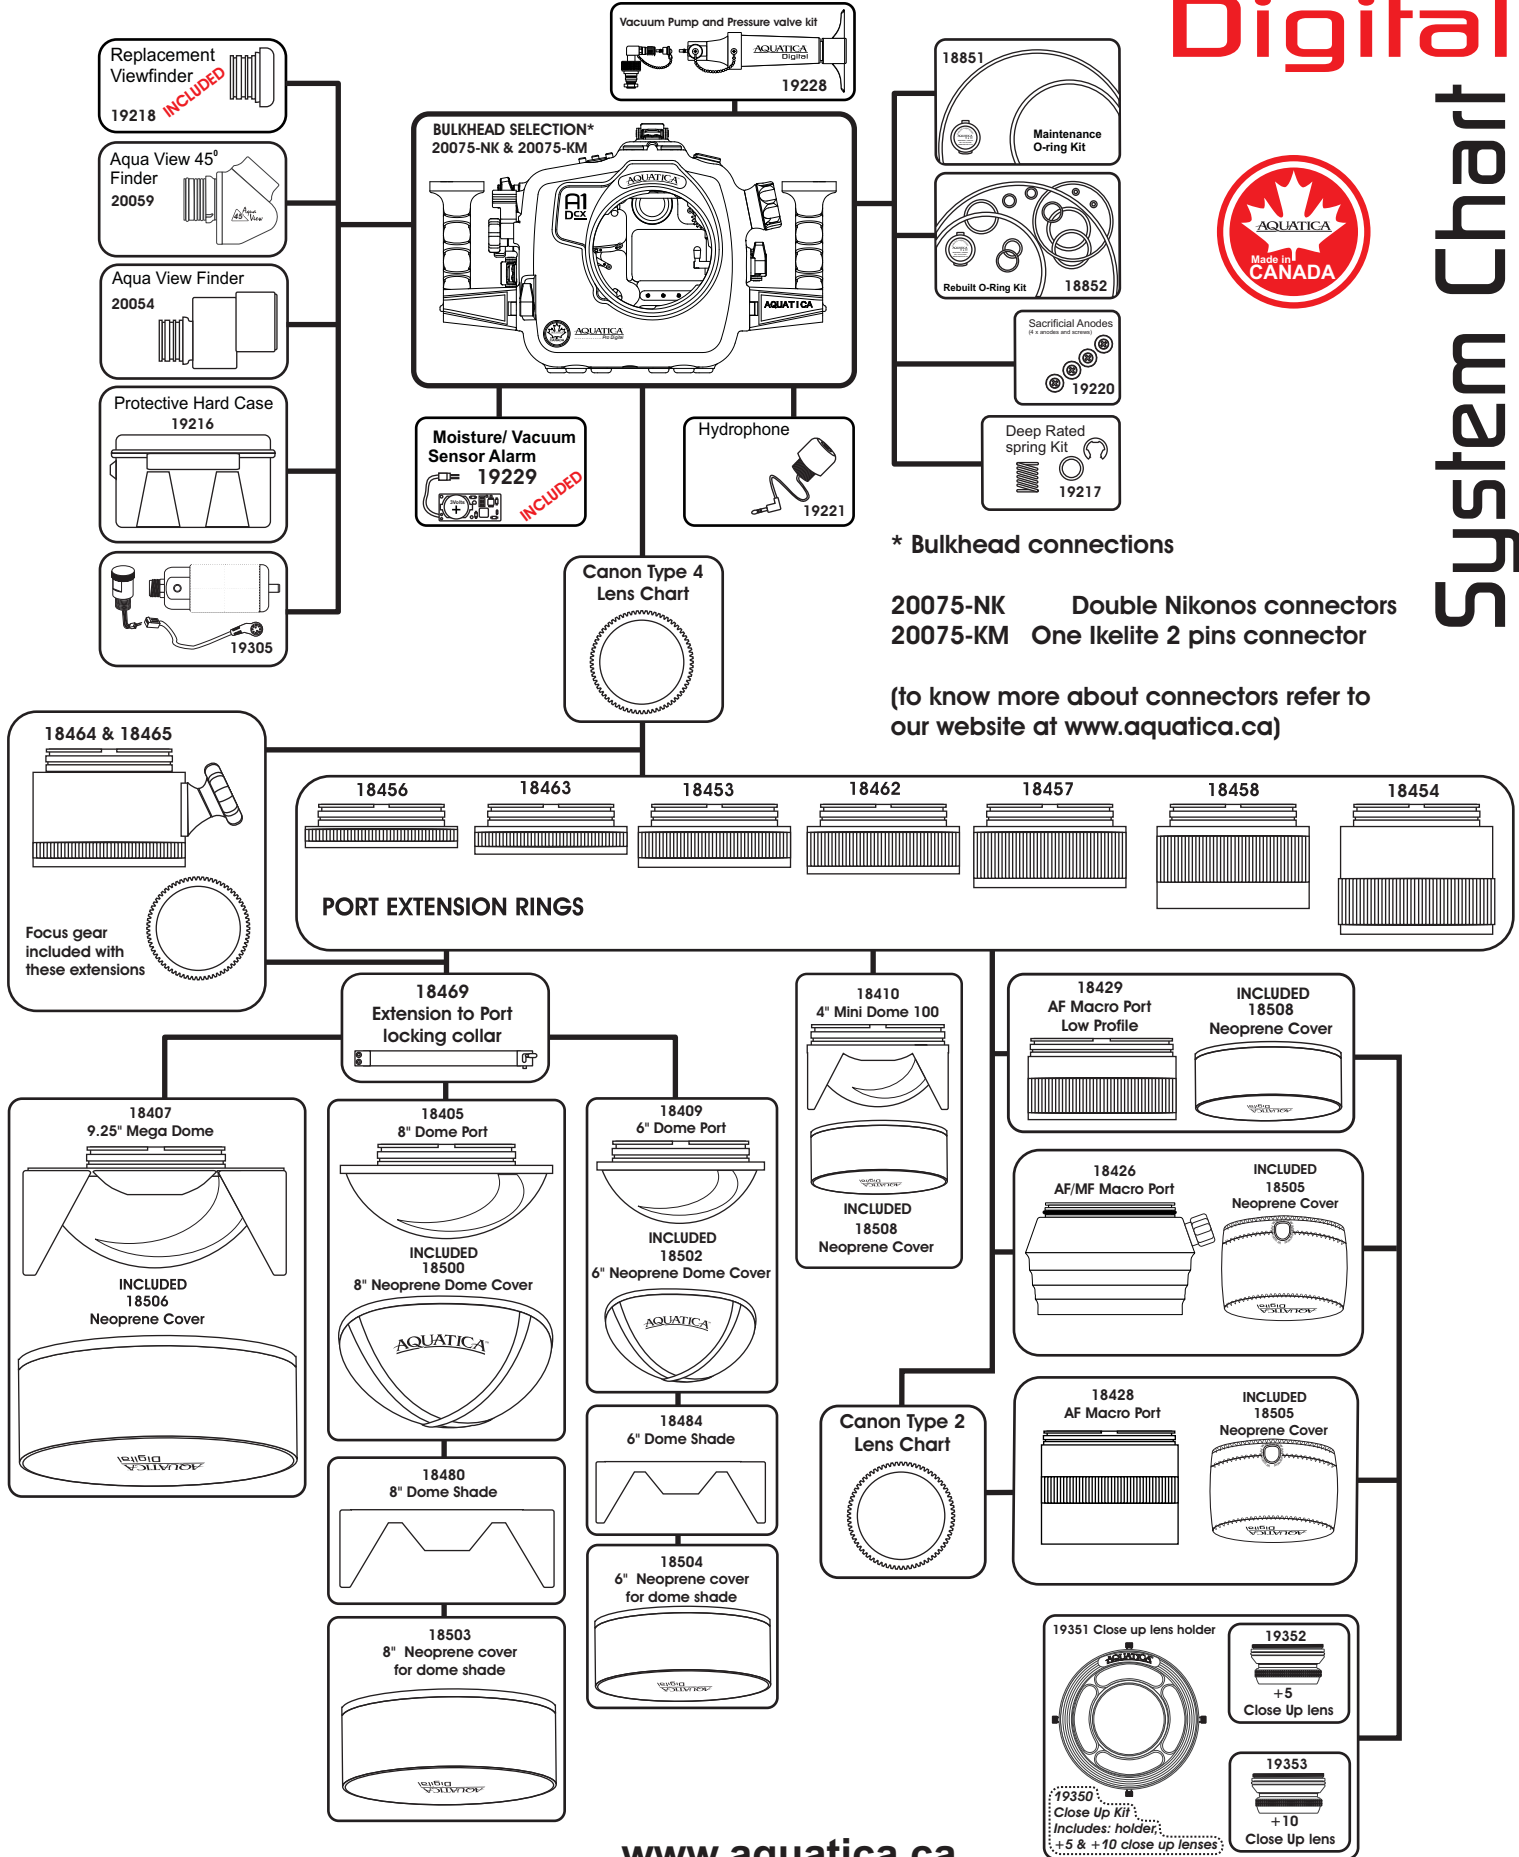

# Aquatica A1Dcx

For Canon 1Dc & 1Dx cameras

# AQUATICA™

## Digital

# System Chart

\* Bulkhead connections

20075-NK Double Nikonos connectors  
 20075-KM One Ikelite 2 pins connector

(to know more about connectors refer to our website at [www.aquatica.ca](http://www.aquatica.ca))