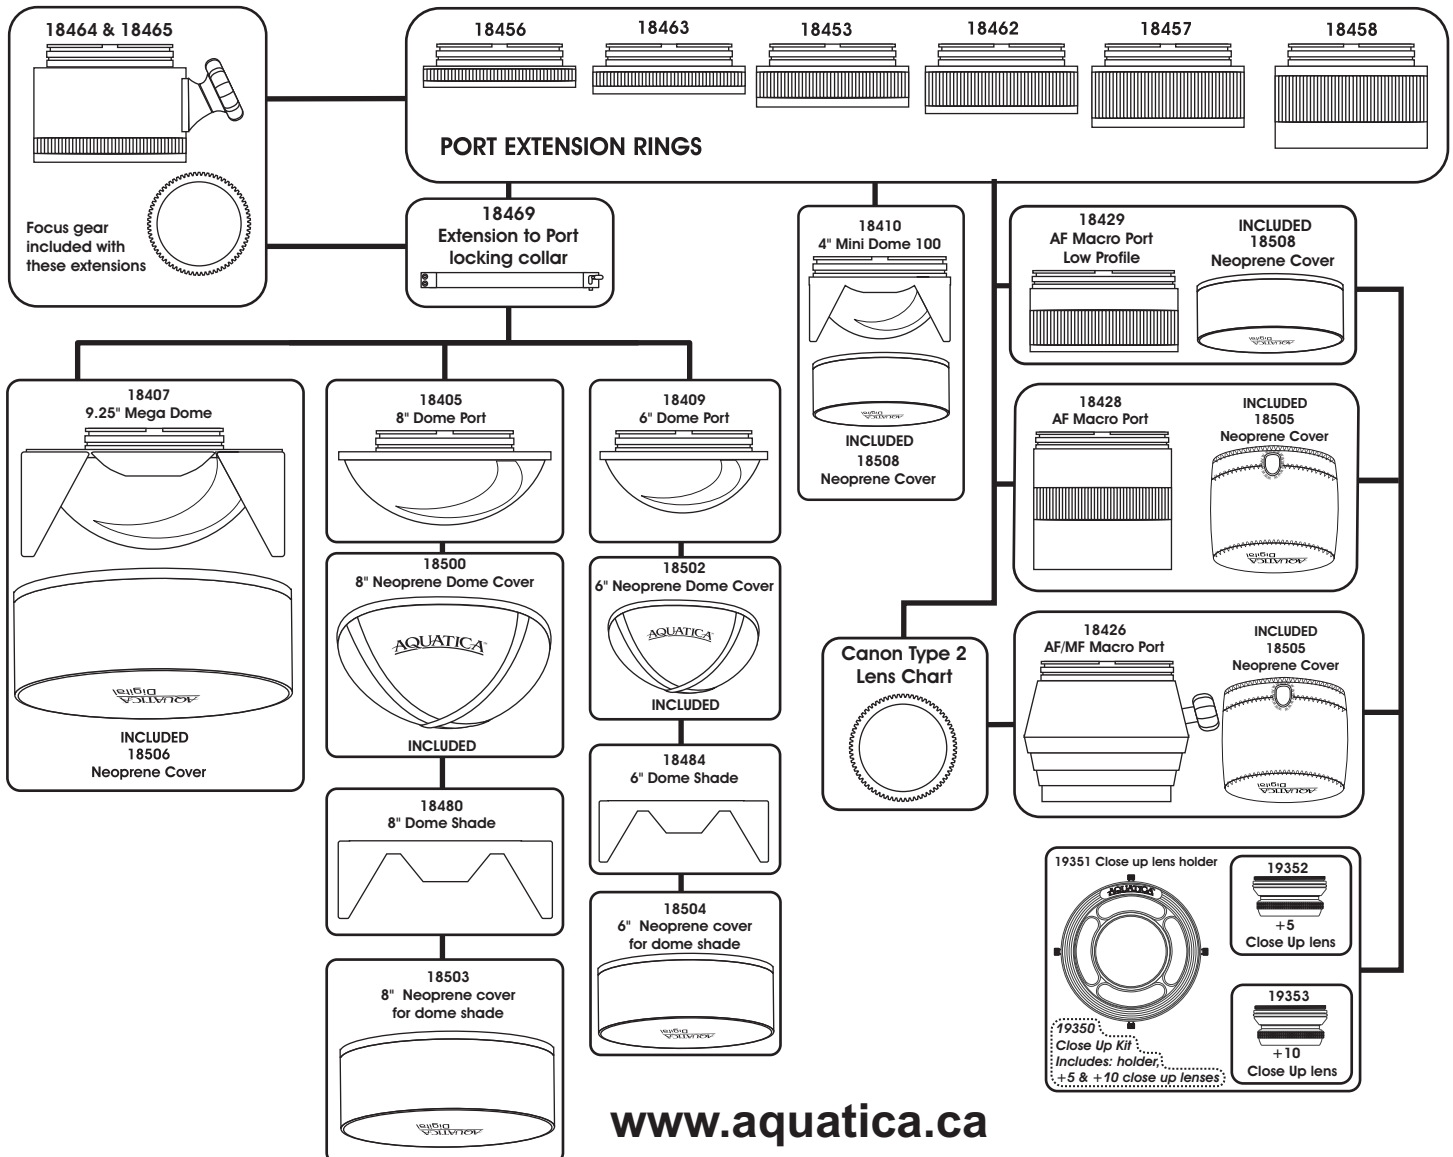

* Bulkhead connections

- 20074-NK Double Nikonos connectors
- 20074-OPT Double Optical connectors
- 20074-HYB One optical & one Nikonos connectors
- 20074-KM One Ikelite 2 pins connector

(to know more about connectors refer to our website at www.aquatica.ca)