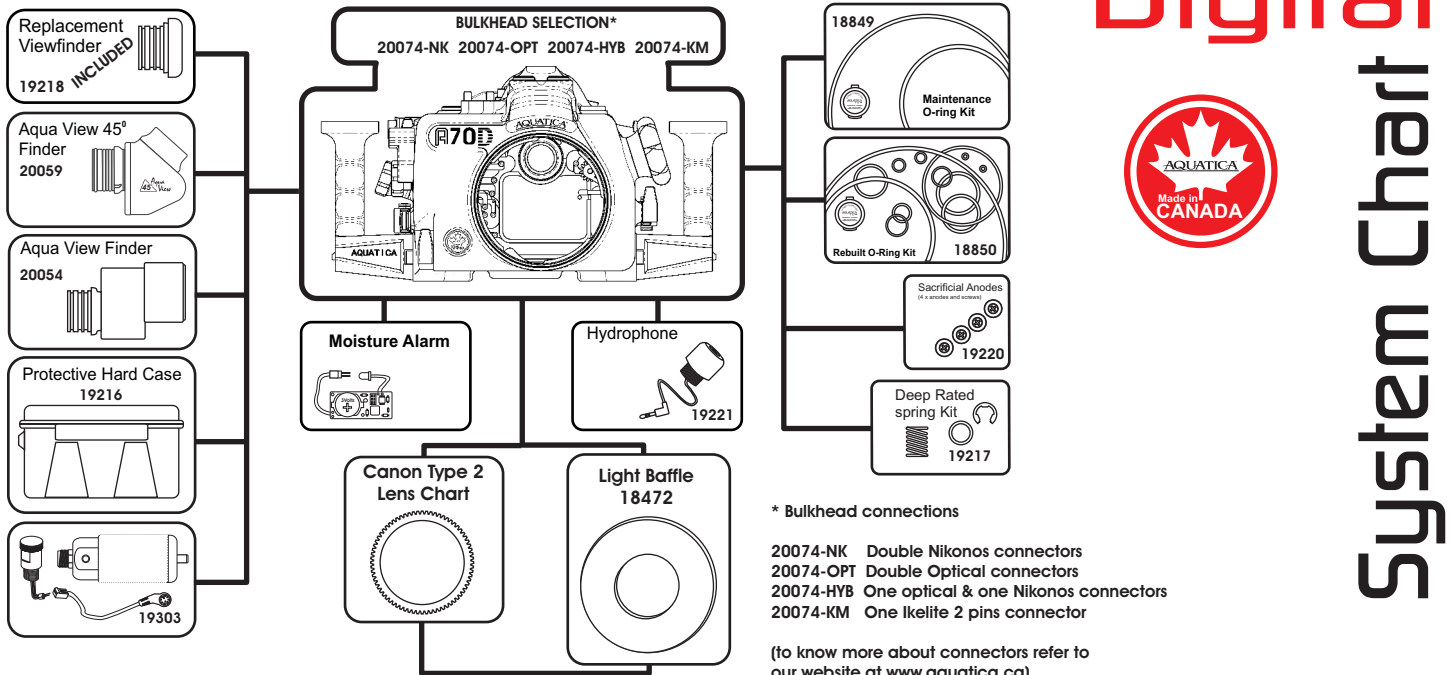

Aquatica A70D

For Canon 70D

AQUATICA™

Digital

System Chart

* Bulkhead connections

- 20074-NK Double Nikonos connectors
- 20074-OPT Double Optical connectors
- 20074-HYB One optical & one Nikonos connectors
- 20074-KM One Ikelite 2 pins connector