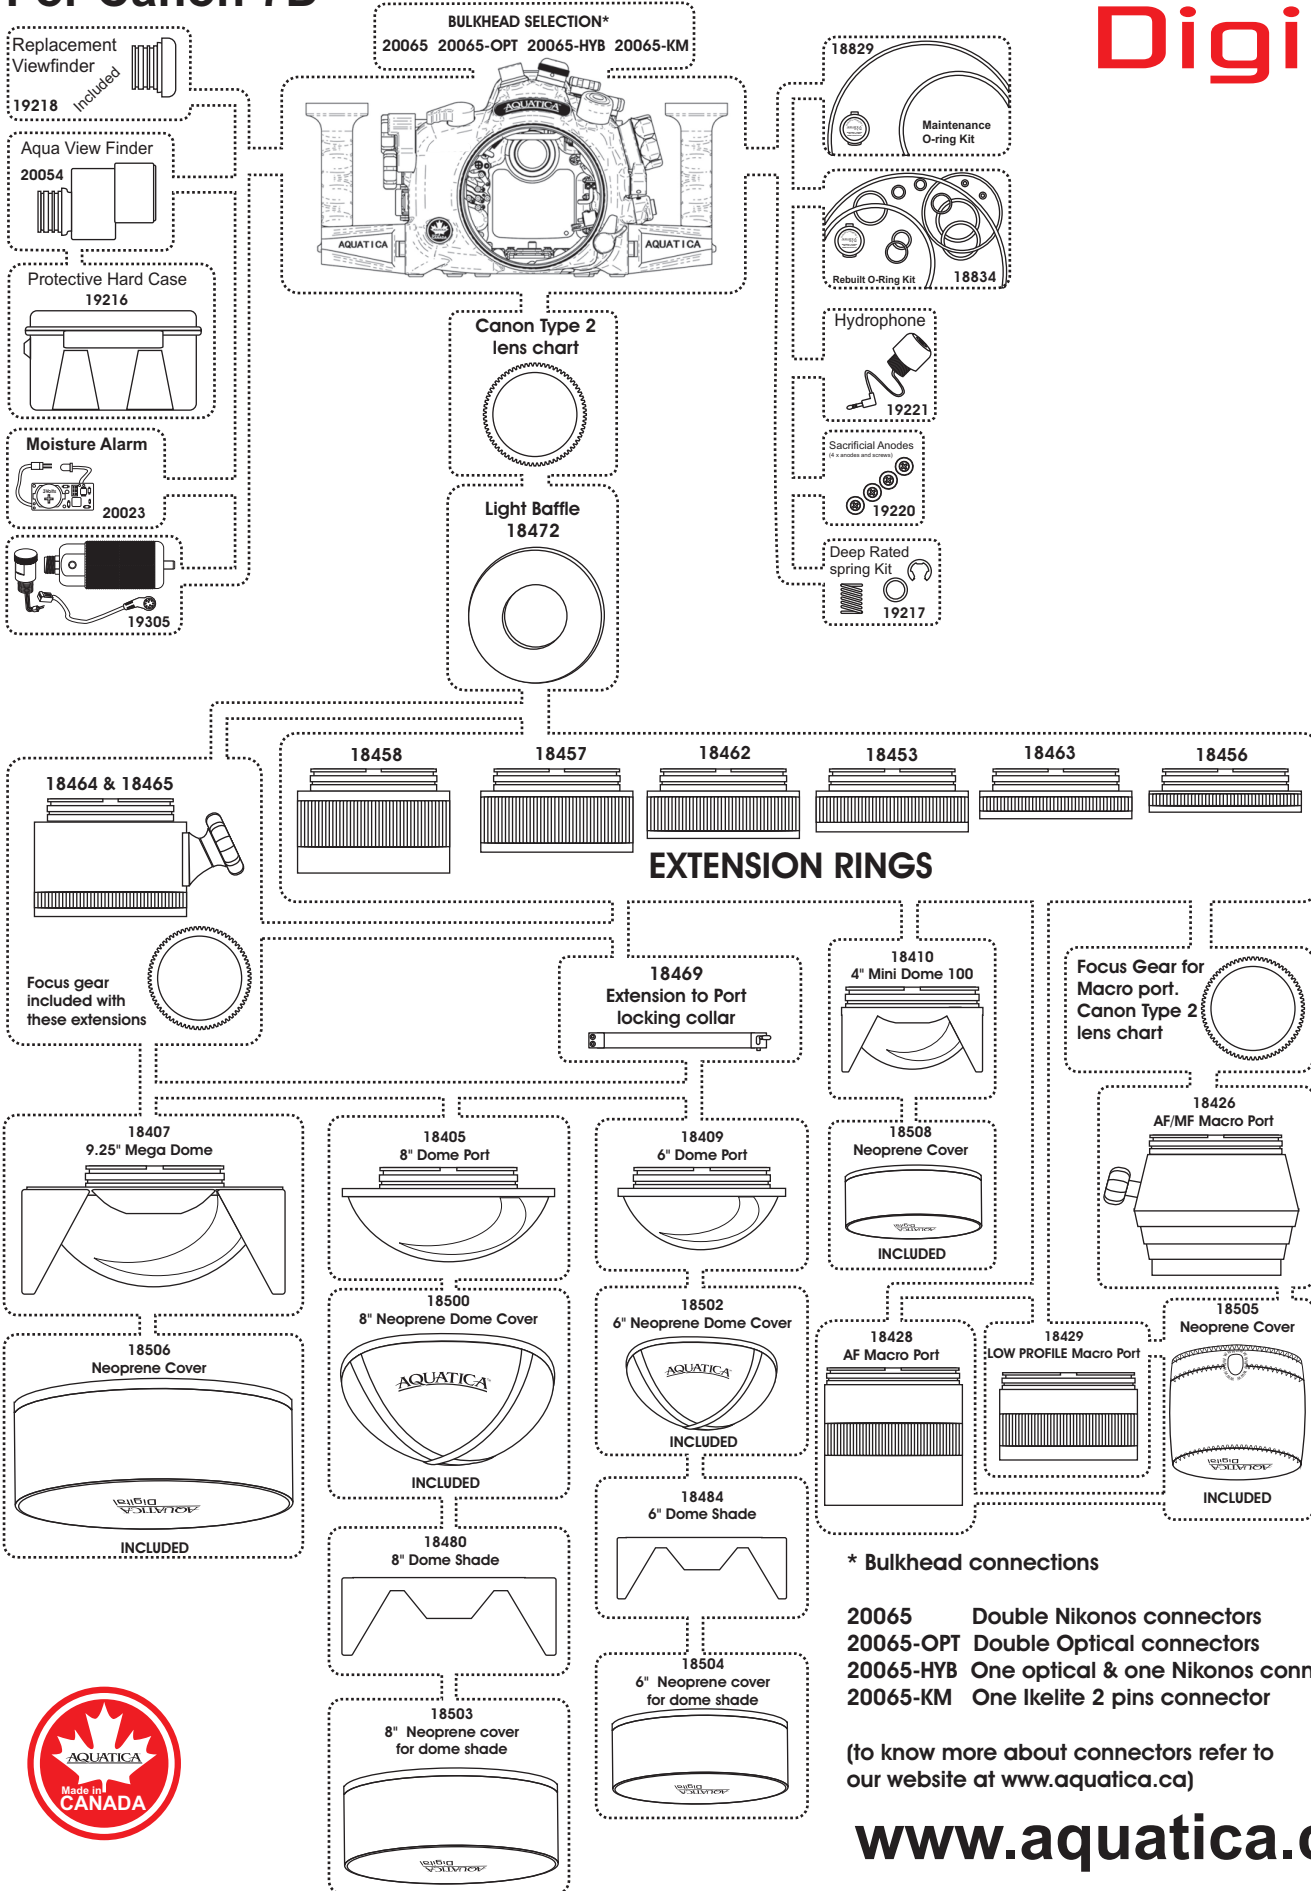

Aquatica A7D

For Canon 7D

AQUATICA™

Digital

System Chart

* Bulkhead connections

- 20065 Double Nikonos connectors
- 20065-OPT Double Optical connectors
- 20065-HYB One optical & one Nikonos connectors
- 20065-KM One Ikelite 2 pins connector

(to know more about connectors refer to our website at www.aquatica.ca)

www.aquatica.ca