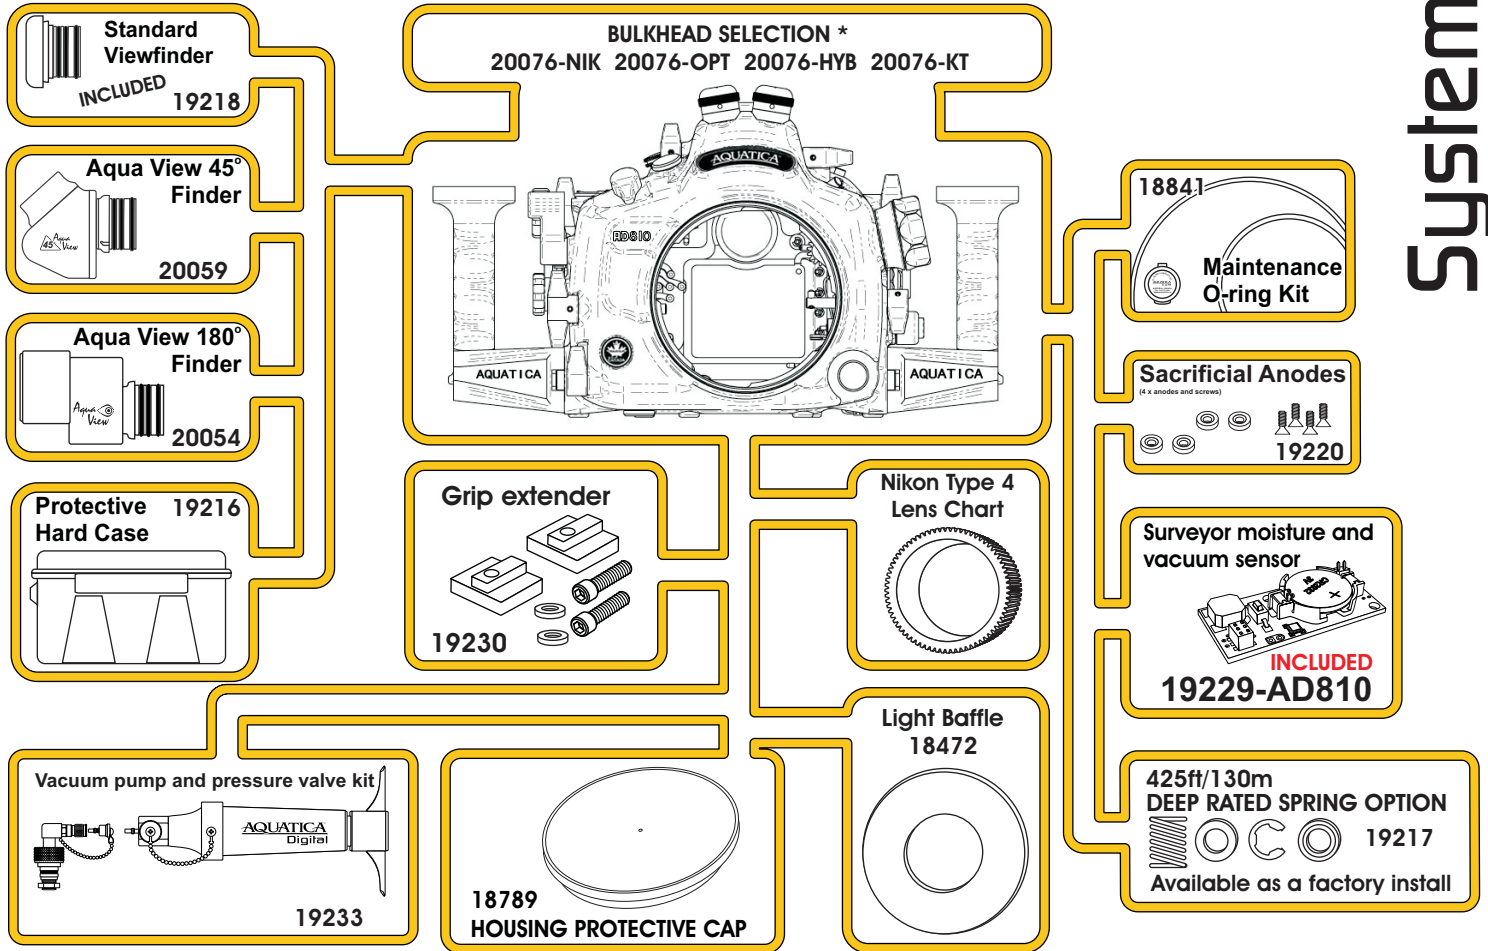

AQUATICA™

Digital

system charts

AD810

For Nikon D810

AQUATICA™

Digital

System Chart

* Bulkhead connections

- 20070-NIK Double Nikonos connectors
- 20070-OPT Double Optical connectors
- 20070-HYB One optical & one Nikonos connectors
- 20070-KT One Ikelite 5 pins connector

(to know more about connectors refer to our website at www.aquatica.ca)