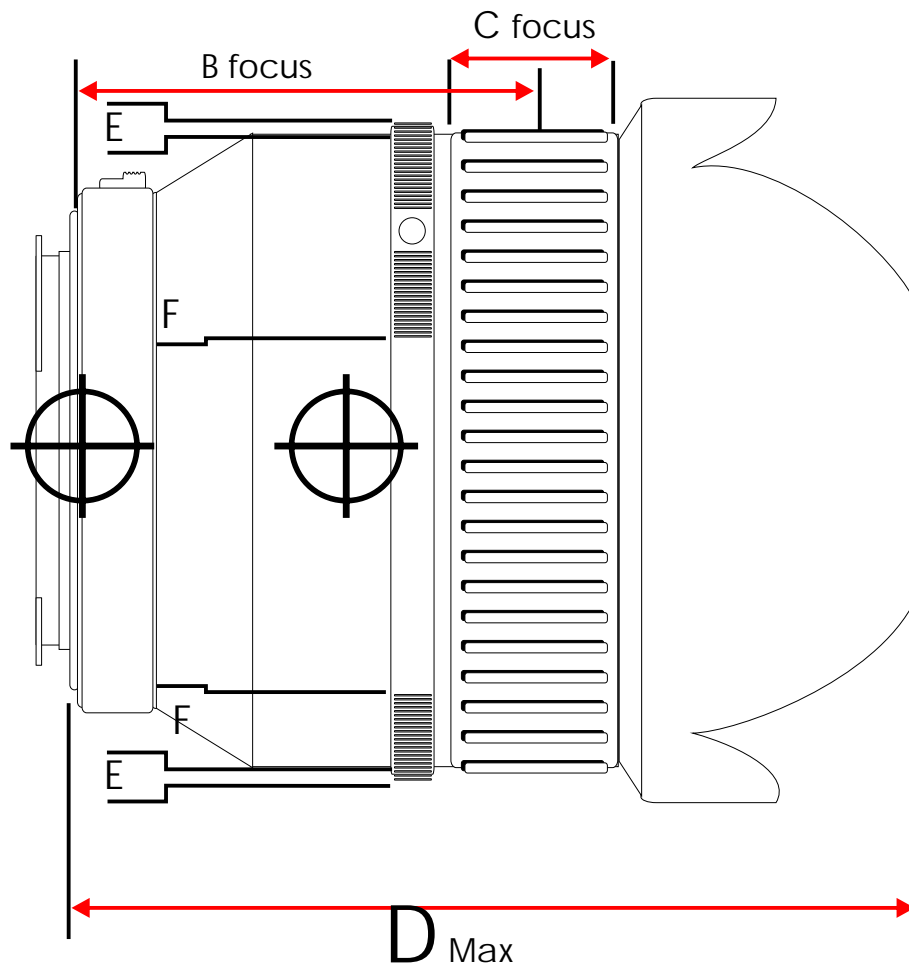

AQUATICA™

Digital

Lens chart for Aquatica housing for Nikon
(For Nikon D300s, D2x, D40/D40x/D60, D100 & Fuji S2 pro)

TYPE 1