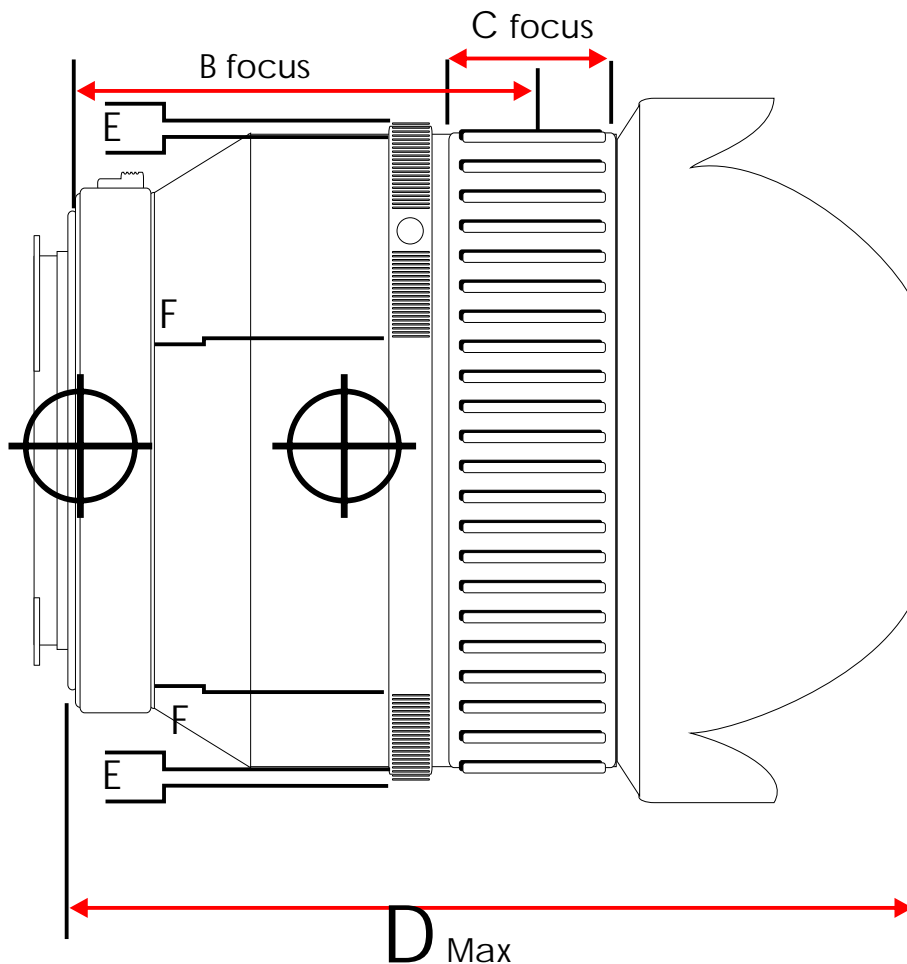

# Digital

**Lens chart for Aquatica housing for Nikon  
(For Nikon D3/D3x/D3s & D700)**

**TYPE 3**