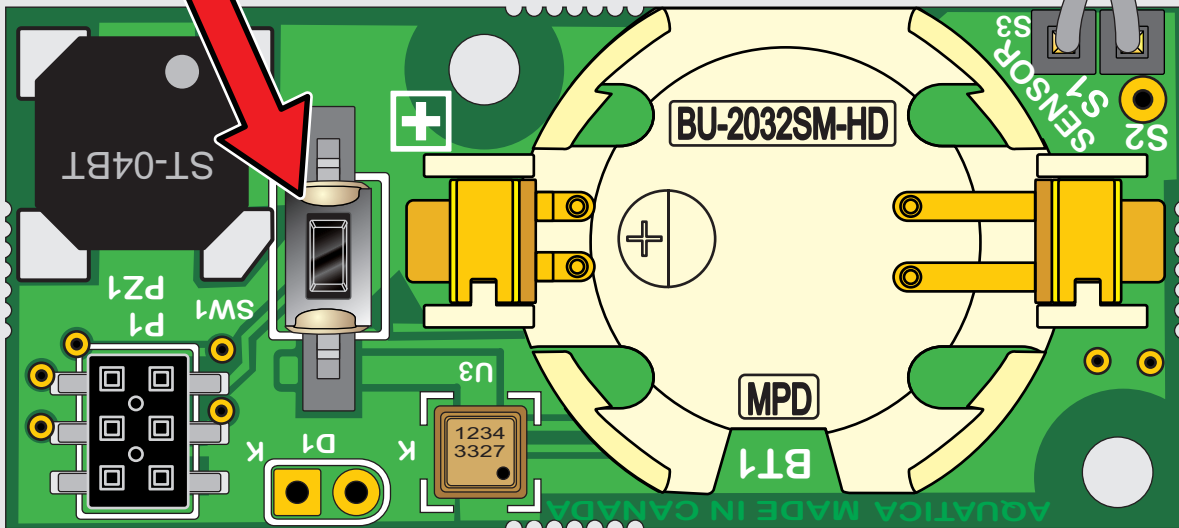

**PRESSURE SWITCH**

To sensor probe

# 19229

New SURVEYOR vacuum/moisture sensor

# 20023

Previous moisture sensor