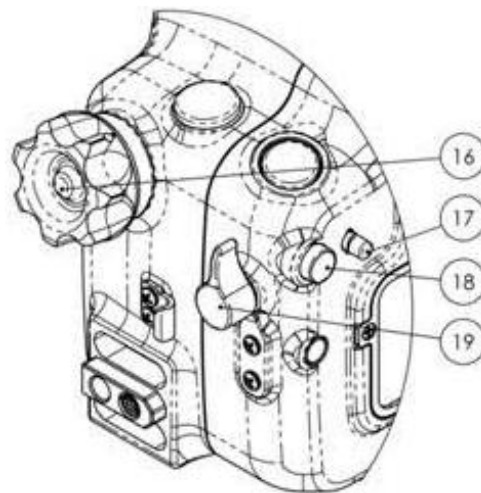

List of controls:

1. ON-OFF
2. Shutter button
3. C1 button
4. C2 button
5. Front Dial
6. AF-ON button
7. Record/movie button
8. AEL button
9. Mode dial
10. Exposure compensation dial
11. Rear dial
12. Multi-selector (ISO,Disp,Drive)
13. Fn button
14. Control wheel
15. C4 / Delete button
16. Zoom/focus knob
17. Menu button
18. C3 button
19. Playback button

Starting at $ 2,949.00 USD

Surveyor Vacuum Valve and Pump Included

For more information, please contact: info@aquatica.ca Or Call 514-737-9481