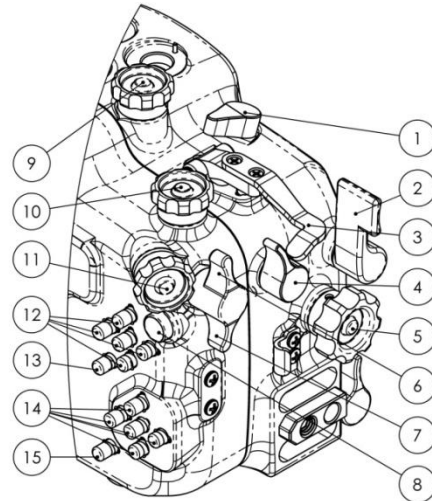

List of controls:

1. ON-OFF
2. Shutter button
3. C1 button
4. C2 button
5. Front Dial
6. AF-ON button
7. Record/movie button
8. AEL button
9. Mode dial
10. Exposure compensation dial
11. Rear dial
12. Multi-selector (ISO,Disp,Drive)
13. Fn button
14. Control wheel
15. C4 / Delete button
16. Zoom/focus knob
17. Menu button
18. C3 button
19. Playback button

Starting at $ 2,949.00 USD

Surveyor Vacuum Valve and Pump Included

For more information, please contact: info@aquatica.ca Or Call 514-737-9481